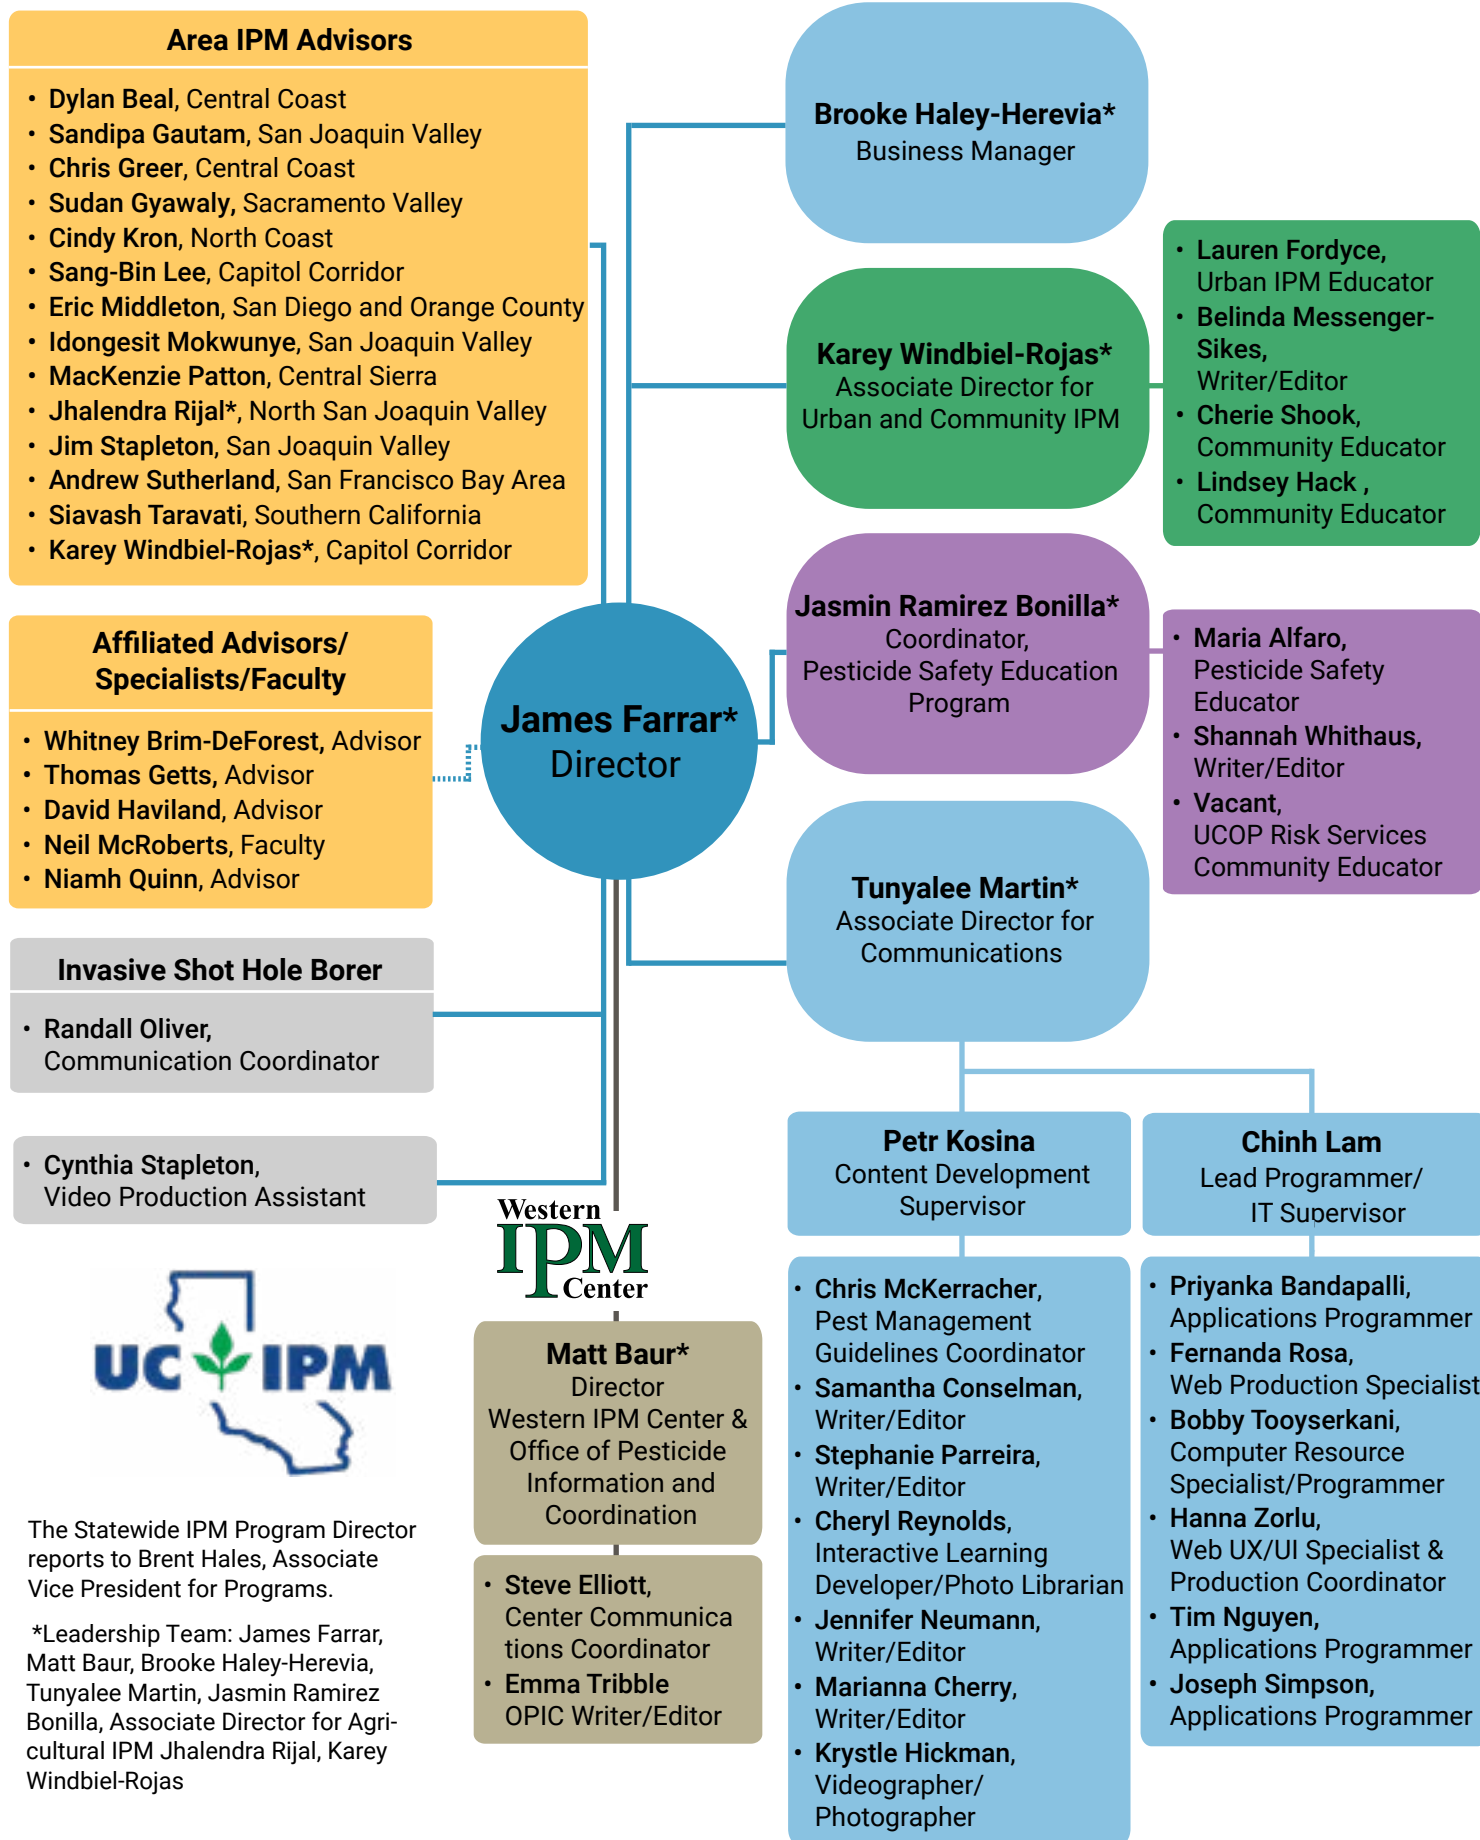

# University of California Statewide Integrated Pest Management Program

(also providing a home for the Western Integrated Pest Management Center)

The Statewide IPM Program Director reports to Brent Hales, Associate Vice President for Programs.

\*Leadership Team: James Farrar, Matt Baur, Brooke Haley-Herevia, Tunyalee Martin, Jasmin Ramirez Bonilla, Associate Director for Agricultural IPM Jhalendra Rijal, Karey Windbiel-Rojas