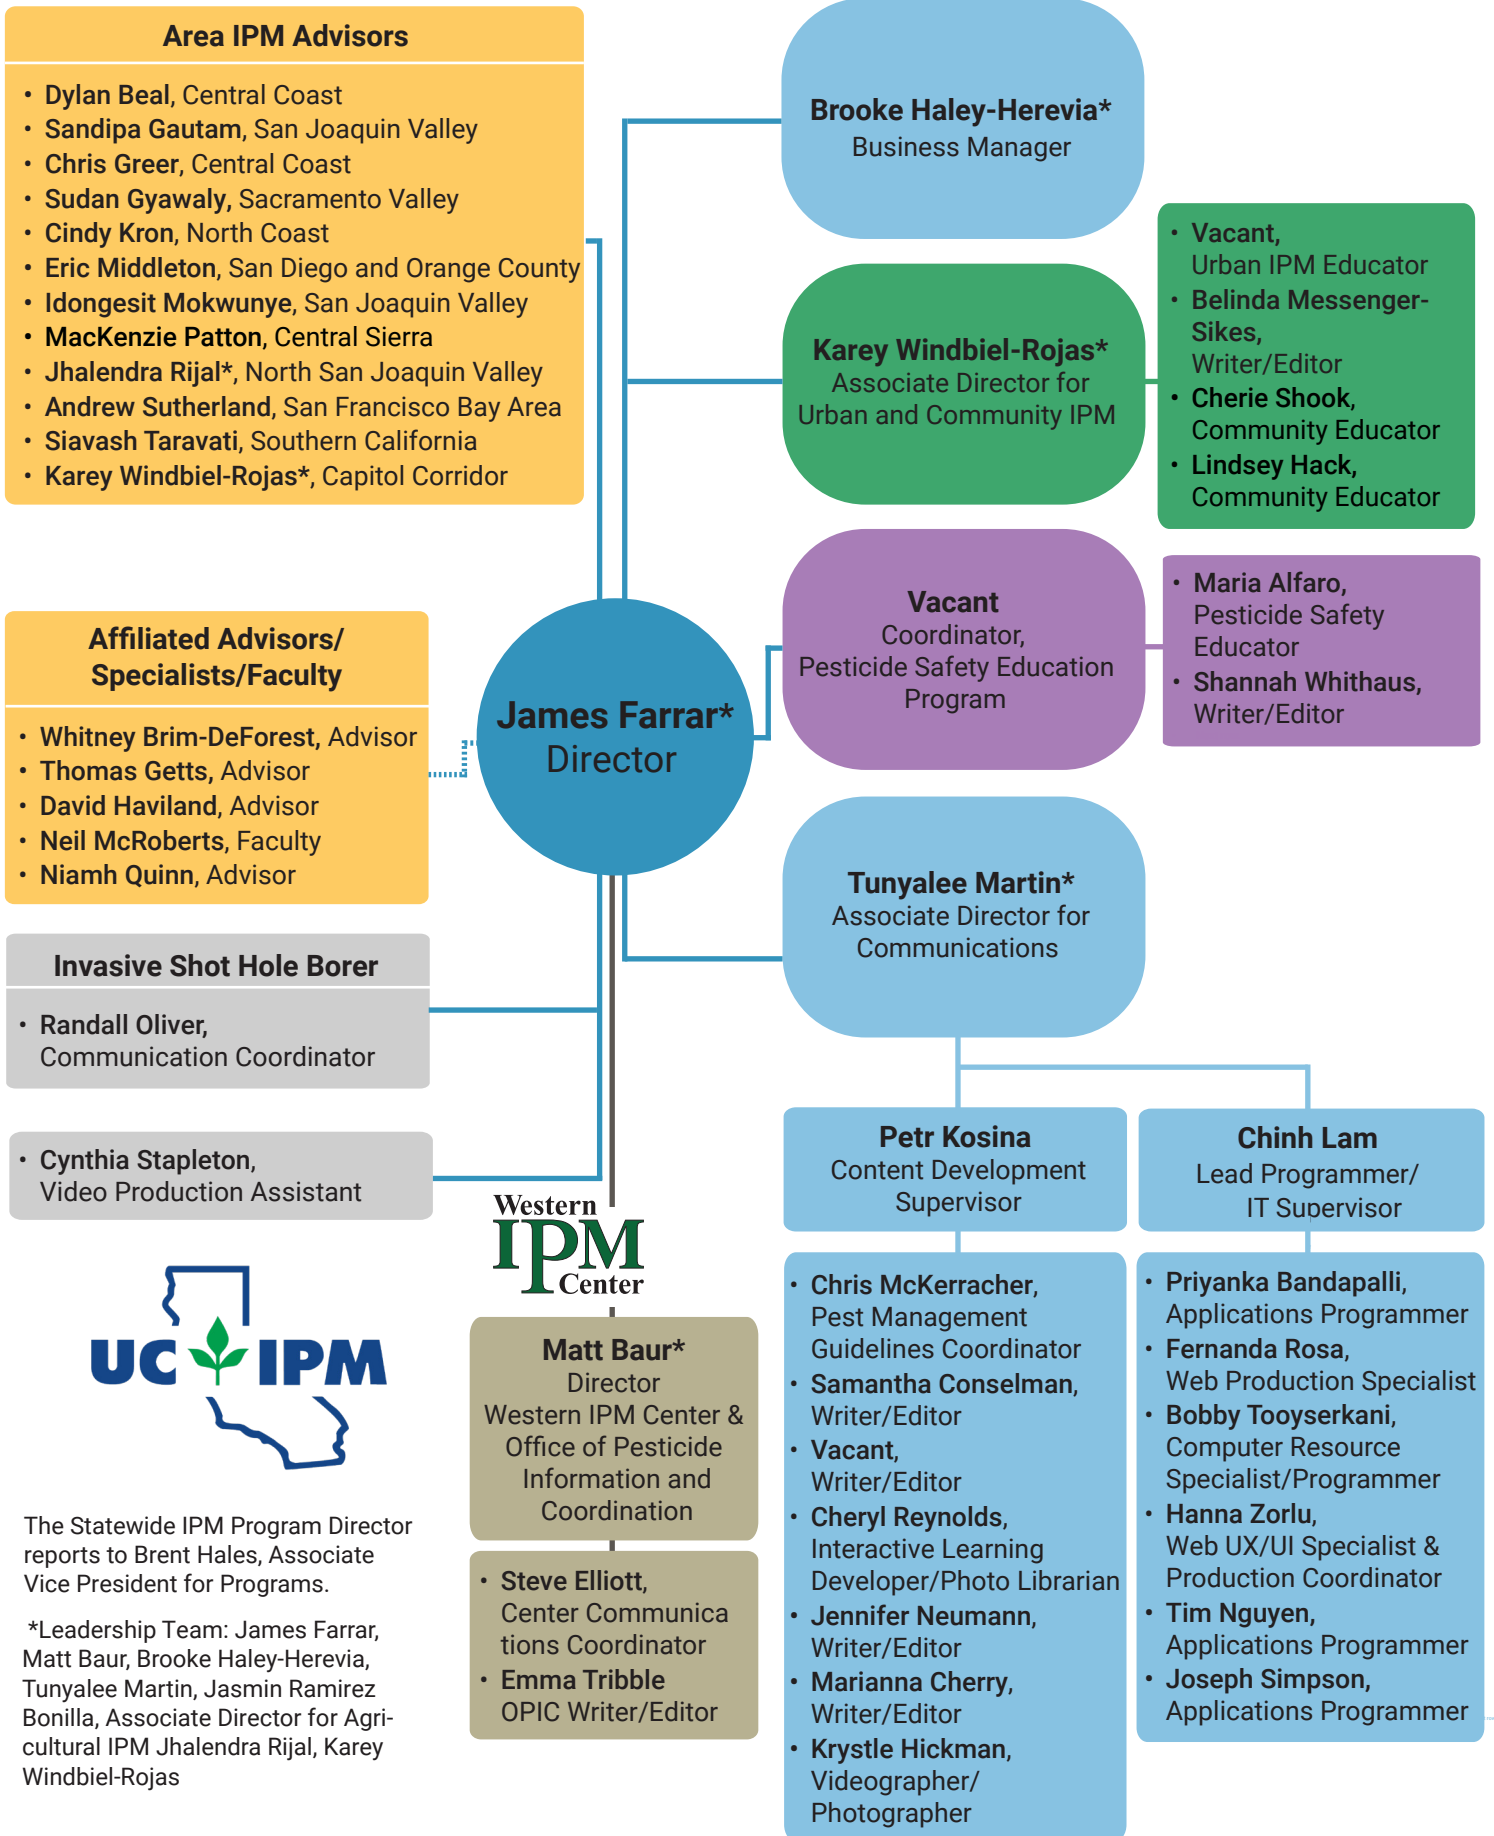

University of California Statewide Integrated Pest Management Program

(also providing a home for the Western Integrated Pest Management Center)

The Statewide IPM Program Director reports to Brent Hales, Associate Vice President for Programs.

*Leadership Team: James Farrar, Matt Baur, Brooke Haley-Herevia, Tunyalee Martin, Jasmin Ramirez Bonilla, Associate Director for Agricultural IPM Jhalendra Rijal, Karey Windbiel-Rojas